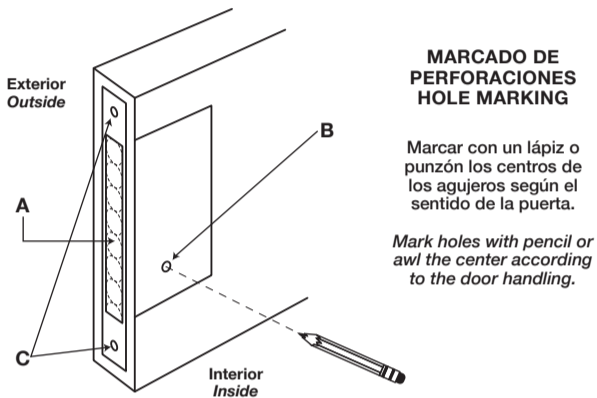

**NOTES TO CONSIDER:**  
 Original parts included on the box should be used to get proper set up of the lock.  
 By replacing parts in the lock the warranty will be void.  
 Read carefully the installation instructions and when doubt seek help from authorized dealer or in the store you bought this product.  
 Remember that this lock will fit any door up to 1 3/4" (45 mm) of thickness.

**INSTRUCTIVO, INSTALACIÓN Y PLANTILLA PARA CERRADURA DE PERFIL ANGOSTO**  
**LOCKSET NARROW PROFILE INSTALLATION INSTRUCTIONS AND TEMPLATE**

**Dibujo detallado de partes**  
*Detailed scheme parts*

**Herramientas  
 Requeridas**  
*Tools needed*

**Preparación de la puerta**  
*Door preparations*

**MARCADO DE  
 PERFORACIONES**  
**HOLE MARKING**

**1**

**PERFORACIONES  
 HOLES**

**2**

**Instalación de piezas interiores**  
*Inner pieces installation*