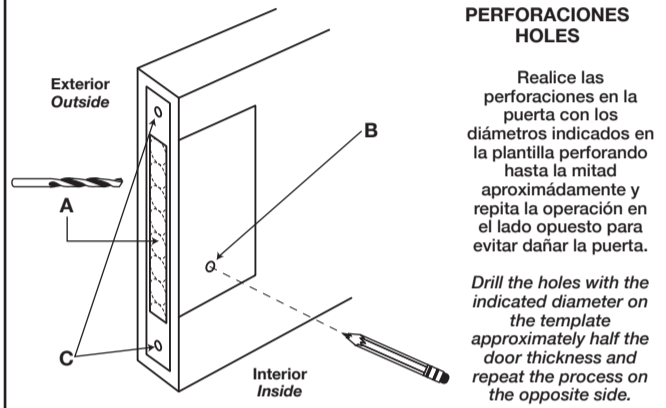

**NOTES TO CONSIDER:**  
 Original parts included on the box should be used to get proper set up of the lock.  
 By replacing parts in the lock the warranty will be void.  
 Read carefully the installation instructions and when doubt seek help from authorized dealer or in the store you bought this product.  
 Remember that this lock will fit any door up to 1 3/4" (45 mm) of thickness.

**INSTRUCTIVO, INSTALACIÓN Y PLANTILLA PARA CERRADURA DE PERFIL ANGOSTO**  
**LOCKSET NARROW PROFILE INSTALLATION INSTRUCTIONS AND TEMPLATE**

**Dibujo detallado de partes**  
*Detailed scheme parts*

**Herramientas  
 Requeridas**  
*Tools needed*

**Preparación de la puerta**  
*Door preparations*

**MARCADO DE  
 PERFORACIONES**  
**HOLE MARKING**

**1**

**PERFORACIONES  
 HOLES**

**2**

**Instalación de piezas interiores**  
*Inner pieces installation*