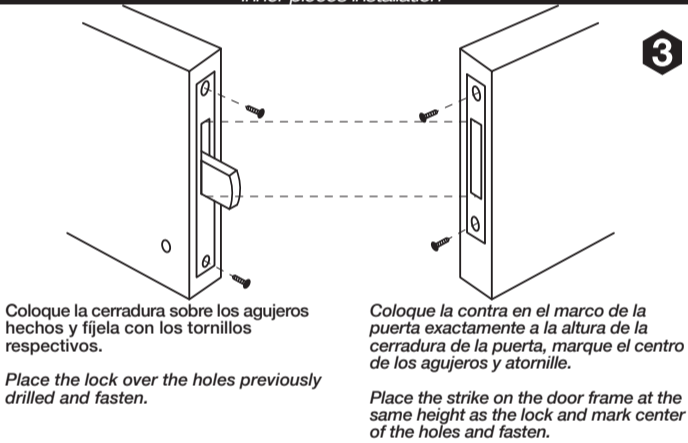

**NOTES TO CONSIDER:**  
 Original parts included on the box should be used to get proper set up of the lock.  
 By replacing parts in the lock the warranty will be void.  
 Read carefully the installation instructions and when doubt seek help from authorized dealer or in the store you bought this product.  
 Remember that this lock will fit any door up to 1 3/4" (45 mm) of thickness.

**INSTRUCTIVO, INSTALACIÓN Y PLANTILLA PARA CERRADURA DE PERFIL ANGOSTO**  
**LOCKSET NARROW PROFILE INSTALLATION INSTRUCTIONS AND TEMPLATE**

**Dibujo detallado de partes**  
*Detailed scheme parts*

**Herramientas  
 Requeridas**  
*Tools needed*

**Preparación de la puerta**  
*Door preparations*

**MARCADO DE  
 PERFORACIONES**  
**HOLE MARKING**

**1**

**PERFORACIONES  
 HOLES**

**2**

**Instalación de piezas interiores**  
*Inner pieces installation*