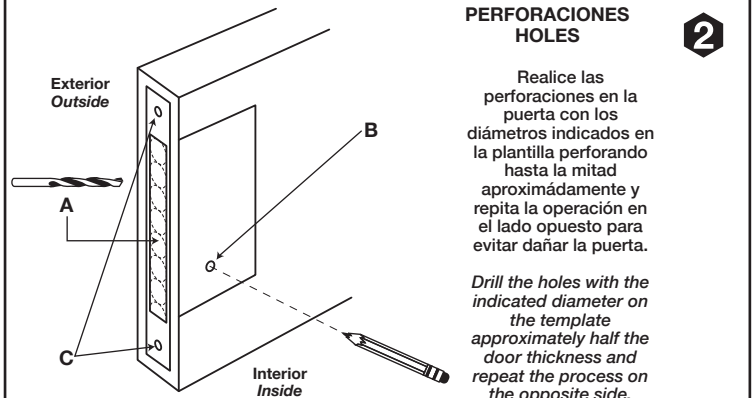

**NOTES TO CONSIDER:**  
 Original parts included on the box should be used to get proper set up of the lock.  
 By replacing parts in the lock the warranty will be void.  
 Read carefully the installation instructions and when doubt seek help from authorized dealer or in the store you bought this product.  
 Remember that this lock will fit any door up to 1 3/4" (45 mm) of thickness.

**INSTRUCTIVO, INSTALACIÓN Y PLANTILLA PARA CERRADURA DE PERFIL ANGOSTO**  
**LOCKSET NARROW PROFILE INSTALLATION INSTRUCTIONS AND TEMPLATE**

**Dibujo detallado de partes**  
*Detailed scheme parts*

**Herramientas  
 Requeridas**  
*Tools needed*

**Preparación de la puerta**  
*Door preparations*

**Instalación de piezas interiores**  
*Inner pieces installation*

**Instalación de piezas exteriores**  
*Exterior pieces set-up*