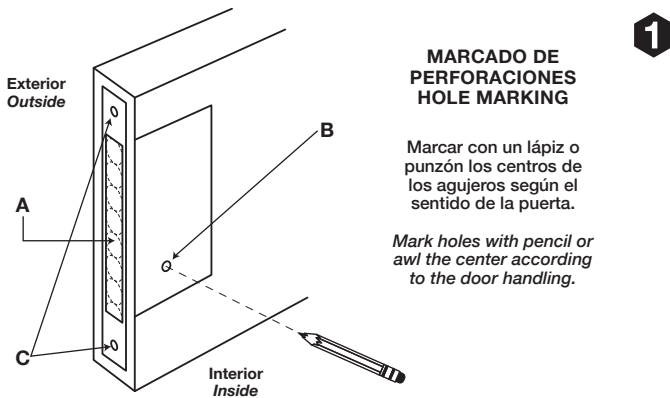

**NOTES TO CONSIDER:**  
 Original parts included on the box should be used to get proper set up of the lock.  
 By replacing parts in the lock the warranty will be void.  
 Read carefully the installation instructions and when doubt seek help from authorized dealer or in the store you bought this product.  
 Remember that this lock will fit any door up to 1 3/4" (45 mm) of thickness.

**INSTRUCTIVO, INSTALACIÓN Y PLANTILLA PARA CERRADURA DE PERFIL ANGOSTO**  
**LOCKSET NARROW PROFILE INSTALLATION INSTRUCTIONS AND TEMPLATE**

**Dibujo detallado de partes**  
*Detailed scheme parts*

**Herramientas  
 Requeridas**  
*Tools needed*

**Preparación de la puerta**  
*Door preparations*

**Instalación de piezas interiores**  
*Inner pieces installation*

**Instalación de piezas exteriores**  
*Exterior pieces set-up*